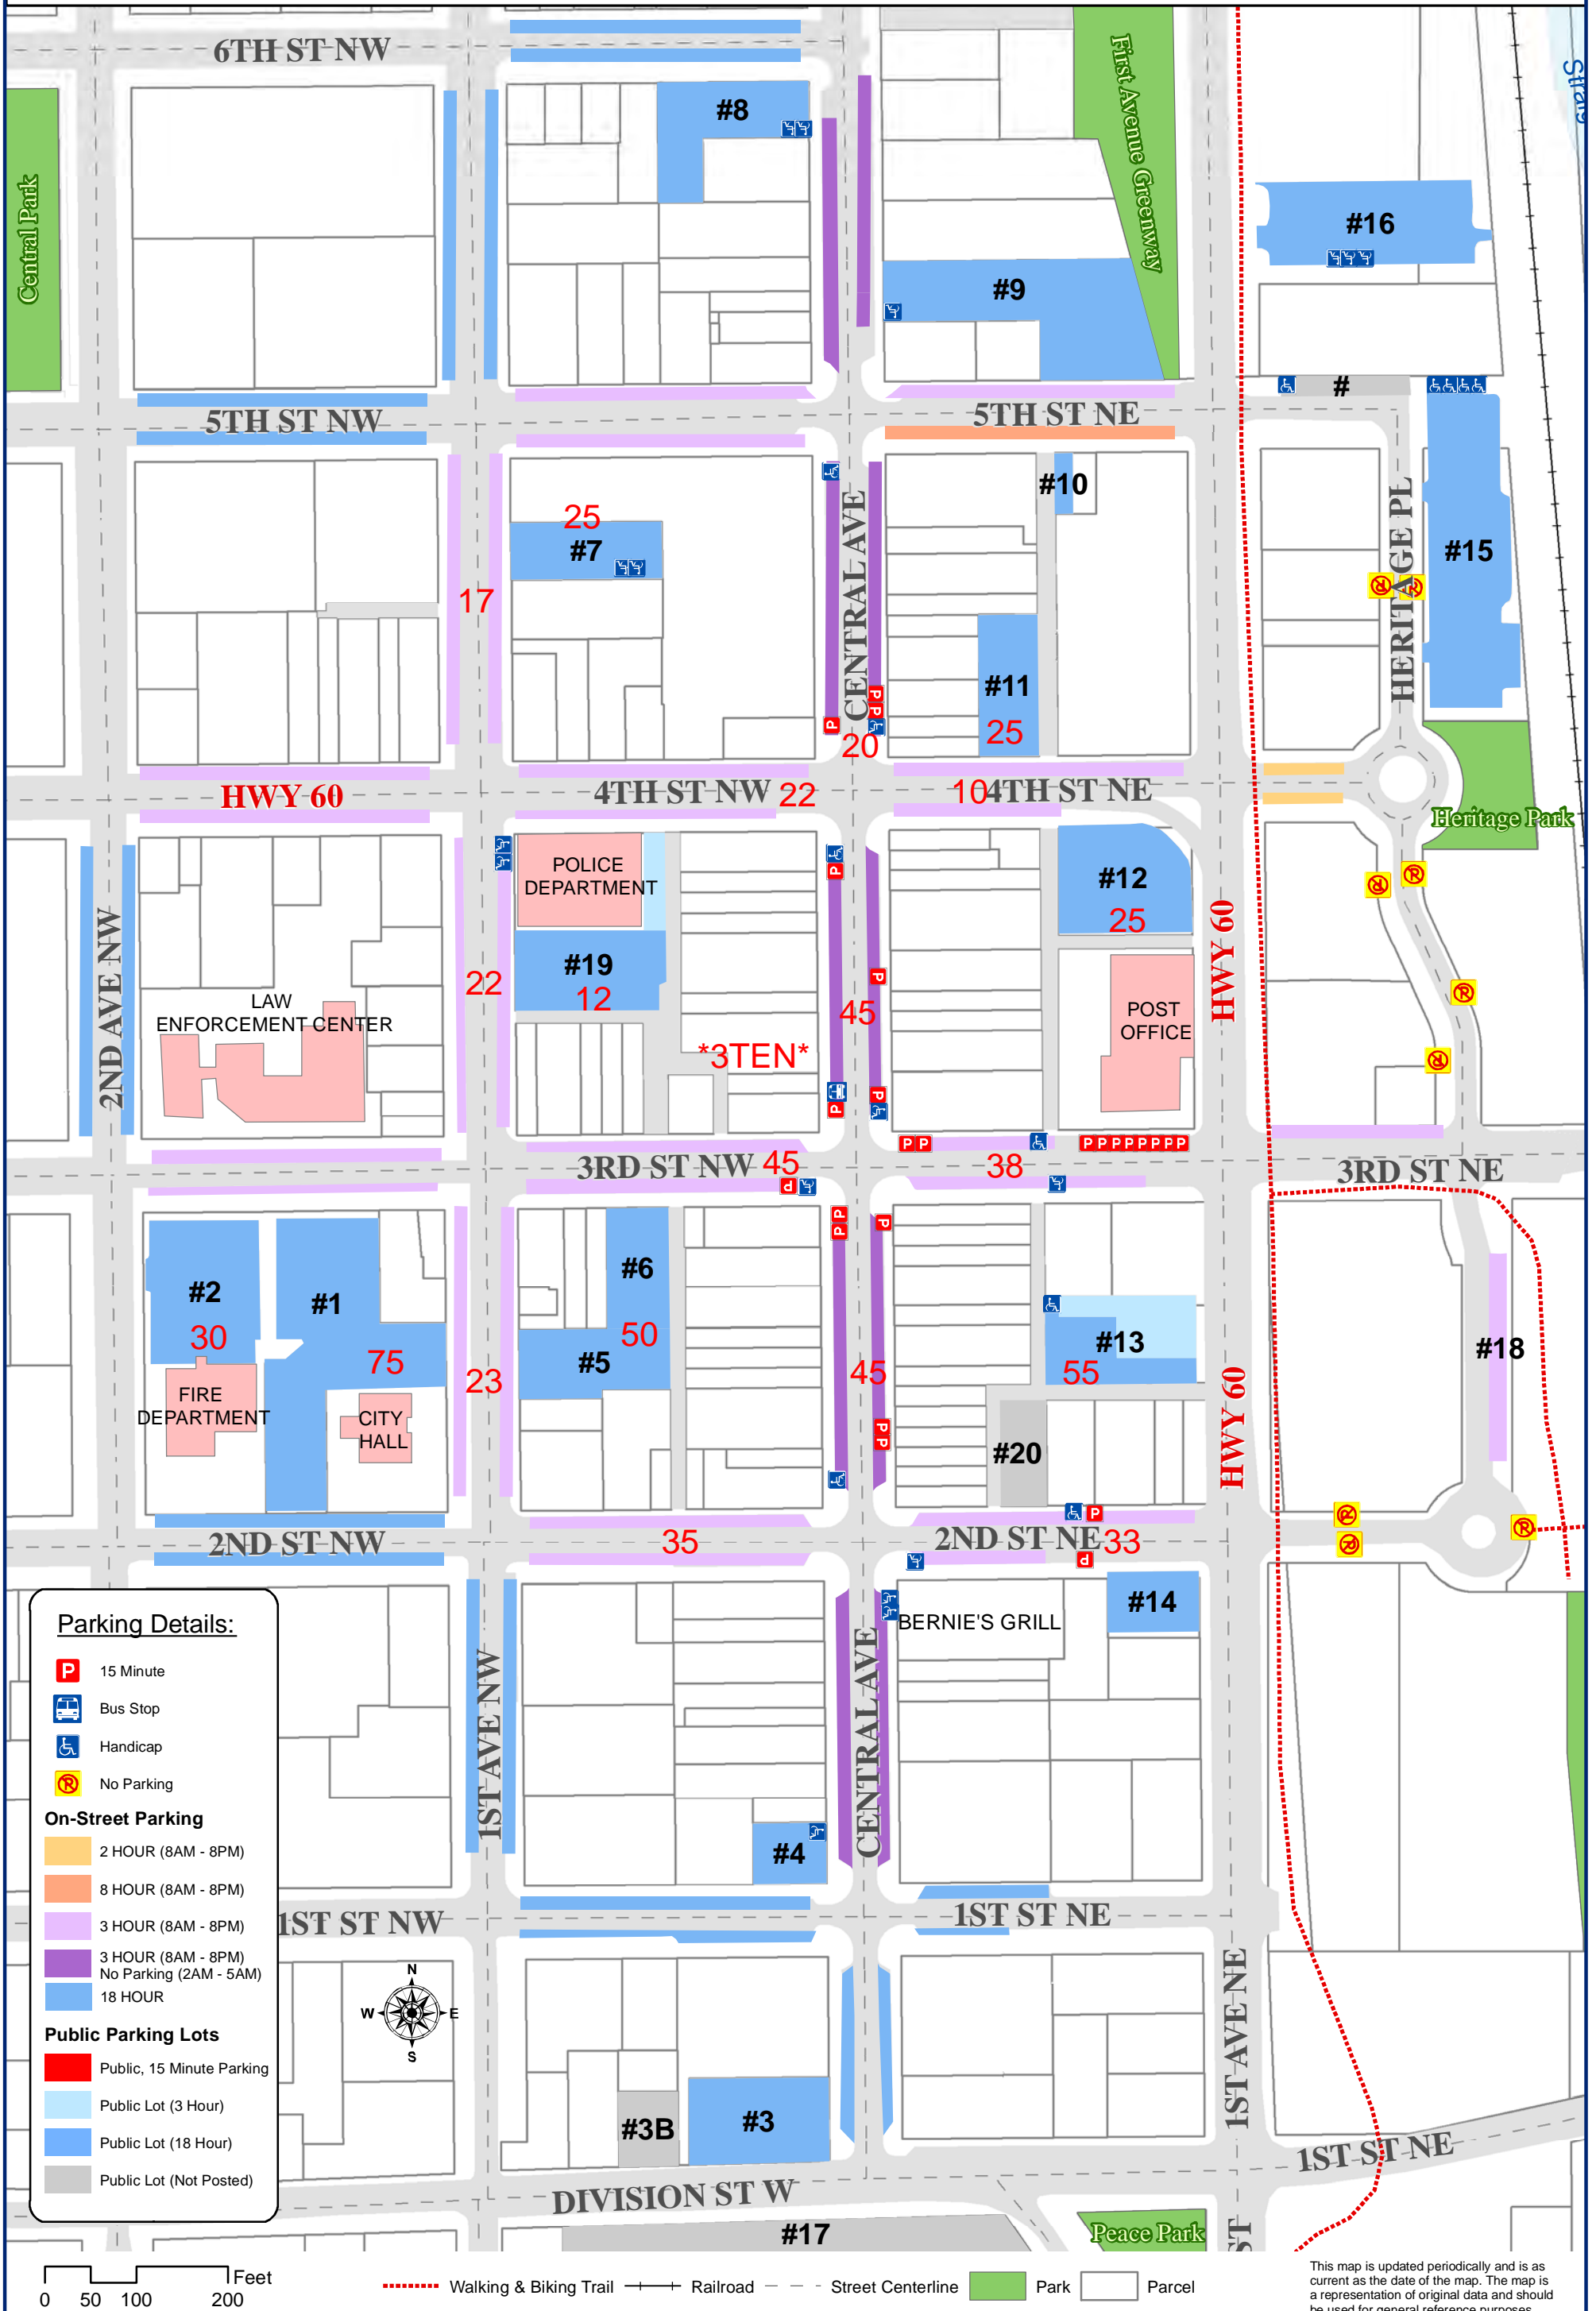

# Downtown Parking Restrictions

## Faribault, Minnesota

**Parking Details:**

- P 15 Minute
- Bus Stop
- Handicap
- No Parking

**On-Street Parking**

- 2 HOUR (8AM - 8PM)
- 8 HOUR (8AM - 8PM)
- 3 HOUR (8AM - 8PM)
- 3 HOUR (8AM - 8PM)
- No Parking (2AM - 5AM)
- 18 HOUR

**Public Parking Lots**

- Public, 15 Minute Parking
- Public Lot (3 Hour)
- Public Lot (18 Hour)
- Public Lot (Not Posted)

----- Walking & Biking Trail   
 + + + Railroad   
 - - - Street Centerline   
  Park   
  Parcel

This map is updated periodically and is as current as the date of the map. The map is a representation of original data and should be used for general reference purposes.

\*The # in RED represents how many parking spaces on a given block or in a parking lot